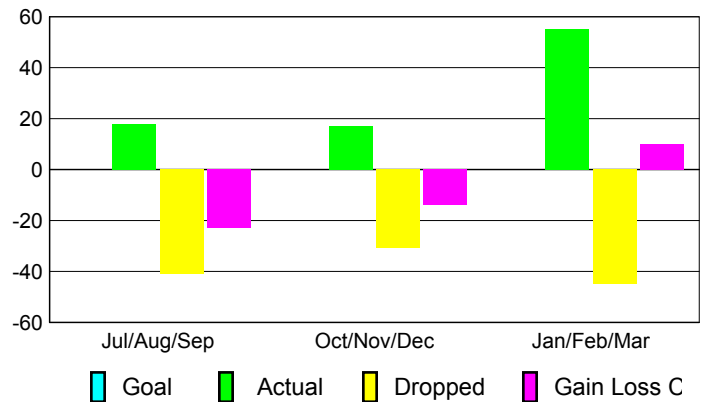

Membership Results 2008-2009

Goal, New, Dropped, Gain/Loss