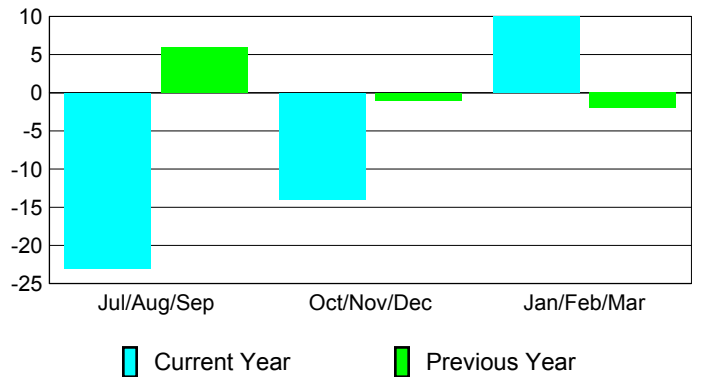

Membership Results 2008-2009

Membership 2007-2008

Month	Net Memb Goal	Actual New Memb	Actual Dropped Memb	Gain/Loss of Memb	Gain/Loss of Memb
Jul/Aug/Sep	0	18	-41	-23	6
Oct/Nov/Dec	0	17	-31	-14	-1
Jan/Feb/Mar	0	55	-45	10	-2
Totals	0	90	-117	-27	3

Membership Results 2008-2009

Goal, New, Dropped, Gain/Loss

Comparison of Membership Gain/Loss

Current Year Compared to the Previous Year

Gender Comparison 2008-2009